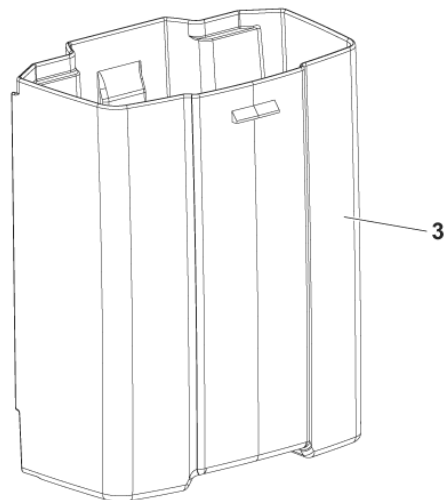

RECOVERY TANK

SC100 E NIL

2017.11.02

2016.05.24

No.	Part No.	Qty.	Description	Part Note
1	107413527	1	TOP RECOVERY TANK GREY	
2	107413484	1	CAP FOR RECOVERY TANK	
3	107413513	1	RECOVERY TANK GREY