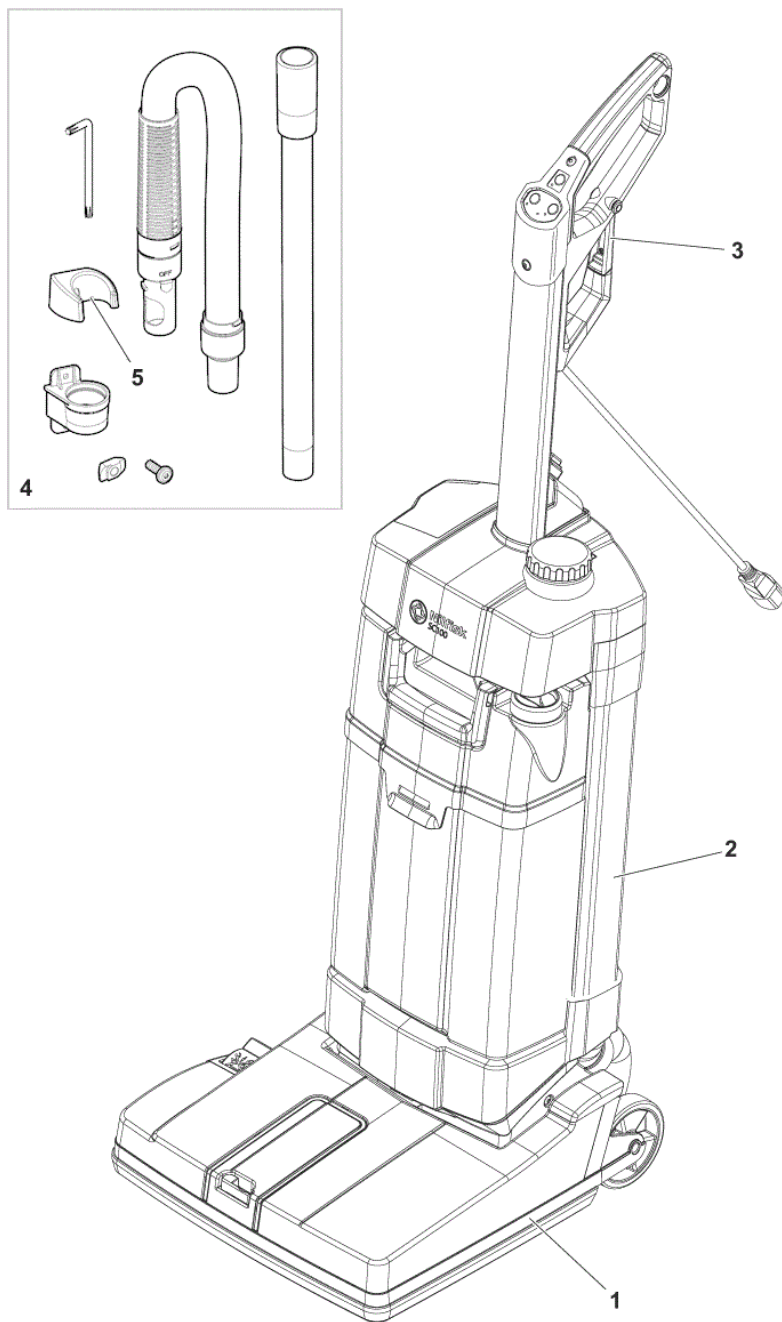

PARTS LIST

2018.01.22

TABLE OF CONTENTS

GENERAL VIEW	1
NOZZLE HEAD	3
BODY	5
RECOVERY TANK	7
SOLUTION TANK	9
HANDLE	11
WIRING DIAGRAM	13
RECOMMENDED PARTS	15

No.	Part No.	Qty.	Description	Part Note
1		1	NOZZLE HEAD CPL	[1]
2		1	BODY CPL. NILFISK 230V	[2]
3		1	HANDLE CPL. NILFISK	[3]
4	107411864	1	MANUAL SUCTION HOSE KIT	[4]
5	107418023	1	TUBE HOLDER	
6	107411865	1	CARPET COMPLETE KIT	[5]
7	107414568	1	ACCESSORY BAG KIT	[5]
8	107413490	1	DETACHABLE CORD 10M EU	[5]
9	107414842	1	DETACHABLE CORD 15M EU	[5]
10	107414843	1	DETACHABLE CORD 15M GB	[5]
11	107416428	1	DETACHABLE CORD 10M US	[6]
12	107416424	1	DETACHABLE CORD 15M US	[6]

Part Notes:

- [1] - NOZZLE HEAD
- [2] - BODY
- [3] - HANDLE
- [4] - OPTIONAL
- [5] - OPTIONAL - NOT SHOWN
- [6] - US VERSION - NOT SHOWN

NOZZLE HEAD

SC100 E NIL

2017.11.02

2017.02.16

No.	Part No.	Qty.	Description	Part Note
1	107413503	1	KEY LOCK BRUSH JET BLACK	
2	107413471	1	AXLE HIGHT ADJUSTMENT	
3	107413495	1	BRUSH MOUNTING	
4	107413493	2	DOSING BRIDGE	
5	107411867	1	SQUEEGEE 321MM 13 KIT	[1]
5	107411868	1	SQUEEGEE 321MM 13	[1]
7	107413522	1	SQUEEGEE PEDAL JET BLACK	
8	107413487	1	CLUTCH OVERLOAD CPL	
9	107413515	1	REAR WHEEL D90 WITH	
11	107413520	1	SQUEEGEE LIFTER	
12	107411860	1	BRUSH CYL 310MM MEDIUM	[1]
12	107411861	1	BRUSH CYL 310MM HARD	[1]
12	107411862	1	BRUSH CYL 310MM	[1]
12	107411863	1	BRUSH CYL 310MM CARPET	[1]
14	107414818	1	BEARING COVER LEFT	
15	107413476	1	BRUSH BEARING COVER	
17	107413477	1	BANDO BELT BRUSH	
19	107413478	1	HOSE AIRCHANNEL	
20	107413512	1	PARKING PEDAL ORANGE	
21	107413521	4	SQUEEGEE LIFTER BODY	
27	107413488	1	COVER FOR SQUEEGEE	
K1	107413509	1	NOZZLE HEAD	[2]
K2	107413525	1	TOP COVER CHASSIS GREY	[3]