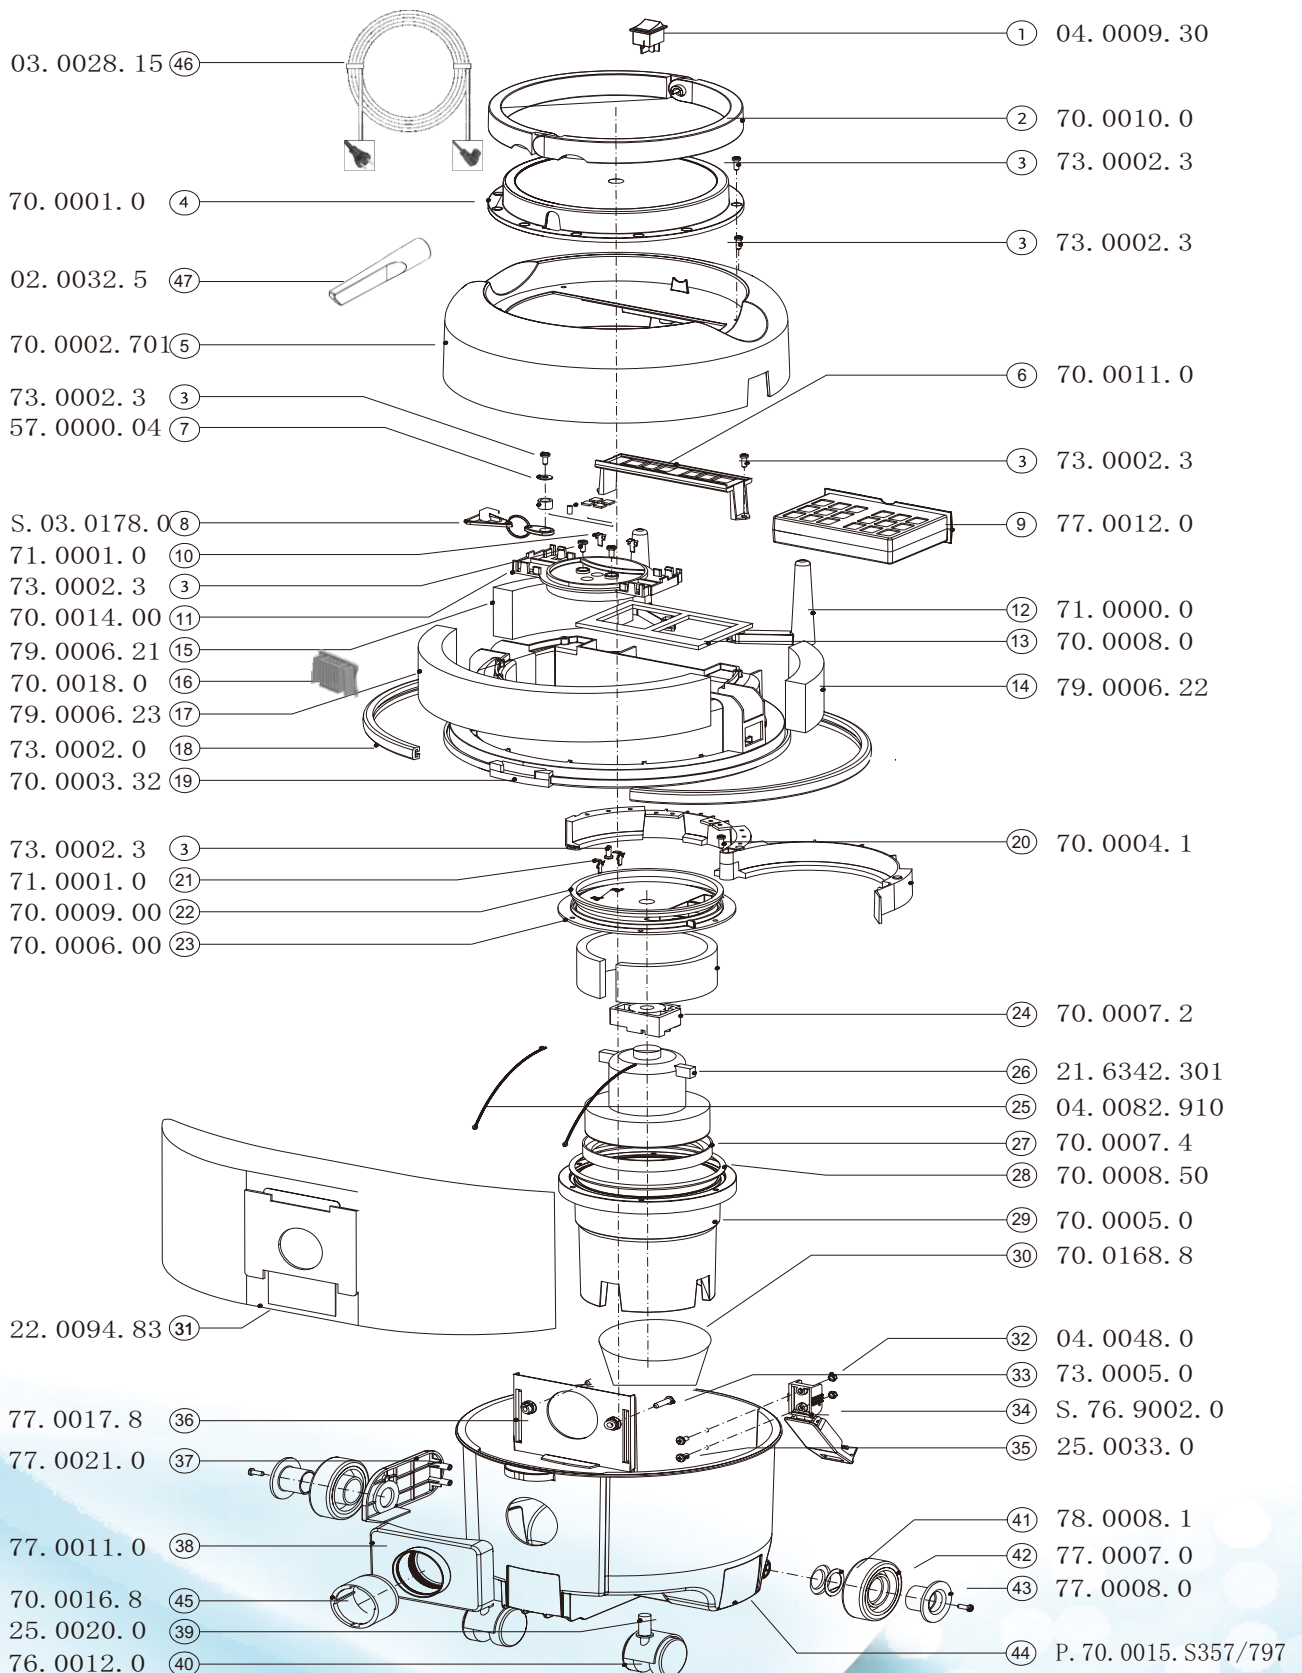

i-vac6

i-vac6

1	04.0009.30	SWITCH 4P GREEN	66	1
2	70.0010.0	HANDLEGRIP BLACK C6	401	2
3	73.0002.3	SCREW 5x16	404	14
4	70.0001.0	DISPLAYCOVER BLACK C6	402	1
5	70.0002.701	COVER C6 BLUE	405	1
6	70.0011.0	FILTERFIX BRACKET C6 MAL17	420	1
7	57.0000.04	WASHER PLAIN M5	441	3
8	S.03.0178.0	CABLE RESTRAIN	S196	1
9	77.0012.0	CASSETTE FILTER C06/9 BLACK	413	1
10	71.0001.0	CONTACT FOR PLATE C06 N/R	407	2
11	70.0014.00	PCB FIXPLATE C6 MAL 27	415	1
12	71.0000.0	CABLE CLAMP BLACK	419	2
13	70.0008.0	FILTER RUBBER	417	1
14	79.0006.22	FOAM SIDE FORM 6(B)	409	1
15	79.0006.21	FOAM SIDE FORM 6(A)	418	1
16	70.0018.0	FRAME FRAGRANCE CASSETTE BLACK		1
17	79.0006.23	FOAM SIDE FORM	416	1
18	73.0002.32	PVC BUMPER C9/6 GREY	422	1
19	70.0003.32	COVERPLATE GREY C6	408	1
20	70.0004.1	MOTOR FIXING RING C06 MAL7	412	1
21	71.0001.0	CONTACTPLATE	407	2
22	70.0009.00	MOTOR RUBBER	439	1
23	70.0006.00	MOTOR COVER NEUTRAL 15%GF	410	1
24	70.0007.2	MOTOR SUSPEND RUBBER	414	1
25	04.0082.910	WIRE BL 1MM2 200MM PL/PL4.8 INSULATION CSA	447	2
26	21.6342.302	MOTOR D1 850W230V VPD AMETEK	394	1
27	70.0007.4	BOTTOM RUBBER C6 TK/AMETEK MOT	421	1
28	70.0008.50	MOTOR CAN CORD 5,5MM ROUND	439	1
29	70.0005.0	MOTORCANCMP BLACK C6 MAL2	424	1
30	70.0168.00	CARTRIDGE FILTER C06 BLACK	403	1
31	22.0094.86	PAPER BAG S/F NILFISK UZ934	301	1
32	04.0048.0	NUT M5 NYLON	179	2
33	73.0005.0	SCREW PT WN1412KB60X25 COMP.	331	2
34	S.76.9002.0	CLIP NYLON ASSY	S389	1
35	25.0033.0	SCREW COUNTERSUNK M5 X 12	406	2
36	77.0017.8	PAPER BAG HOLDER YELLOW FOR UZ934	330	1
37	77.0021.0	STORAGE CLIP LEFT C06/9 BLACK	439	1
38	77.0011.0	CAN CONNECT.COMPAC BLACK C9/6	327	1
39	25.0020.0	SOCKETS DOUBLE CASTOR	443	2
40	76.0012.0	CASTOR DOUBLE 50MM RUBBER/B/NY	322	2
41	78.0008.1	SHIMRING 0 26 C9/6	430	2
42	77.0007.0	REARCASTOR GR.NON MARKING C9/6	426	2
43	77.0008.0	REARCASTOR BEARING BLACK C9/6	427	2
44	P.70.0015.S357/797	CAN ASSEMBLY C06 GREY BLUE	S498	1
45	70.0016.8	INSERT DUPRO YELLOW	329	1
46	03.0028.15	CABLE EUR 2P/1-RED-15MTR-A.C.	175	1
47	02.0032.5	CREVICE TOOL 32MM	174	1