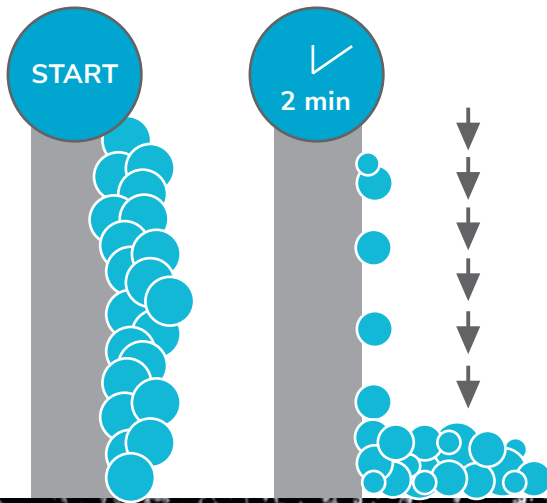

Regular foam

Foam that **sticks** around

when you apply a thin layer of foam to the wall with the i-spraywash it really sticks. This means less rinsing of heavy airy foam on the floor. This means less water and chemicals give you a much better cleaning result and will save you time and water when rinsing.

Regular foam