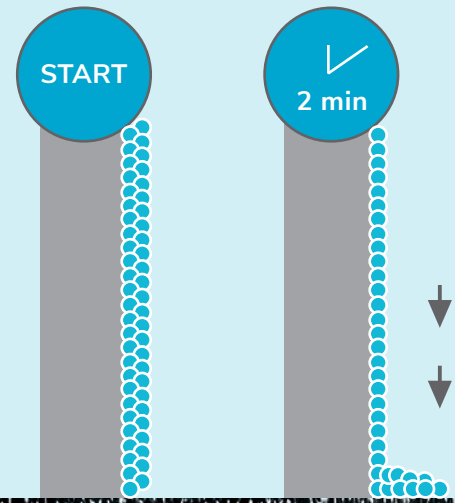

Active i-spraywash foam

Active i-spraywash foam

START

Regular foam

Active i-spraywash foam

2 min