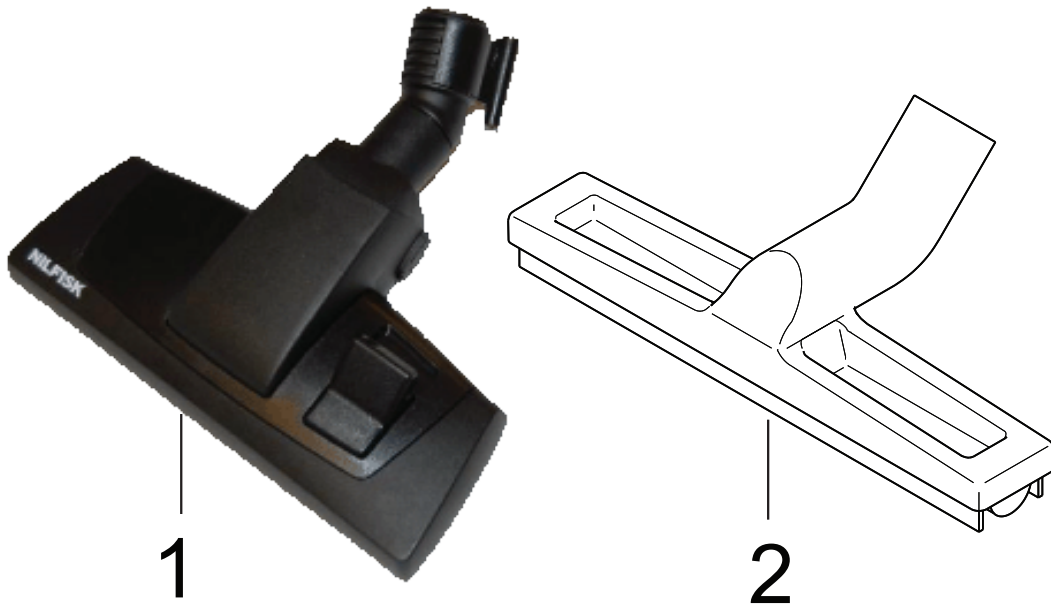

Nozzles

GD 5 Battery

2017.11.02

2017.07.05

No.	Part No.	Qty.	Description	Part Note
1	107417790	1	COMBI NOZZLE RD295P	
2	140 6700 540	1	HARD FLOOR NOZZLE D32 W30	
3	140 8244 500	1	BRUSH NOZZLES KIT	
4	107408039	1	CREVICE NOZZLE