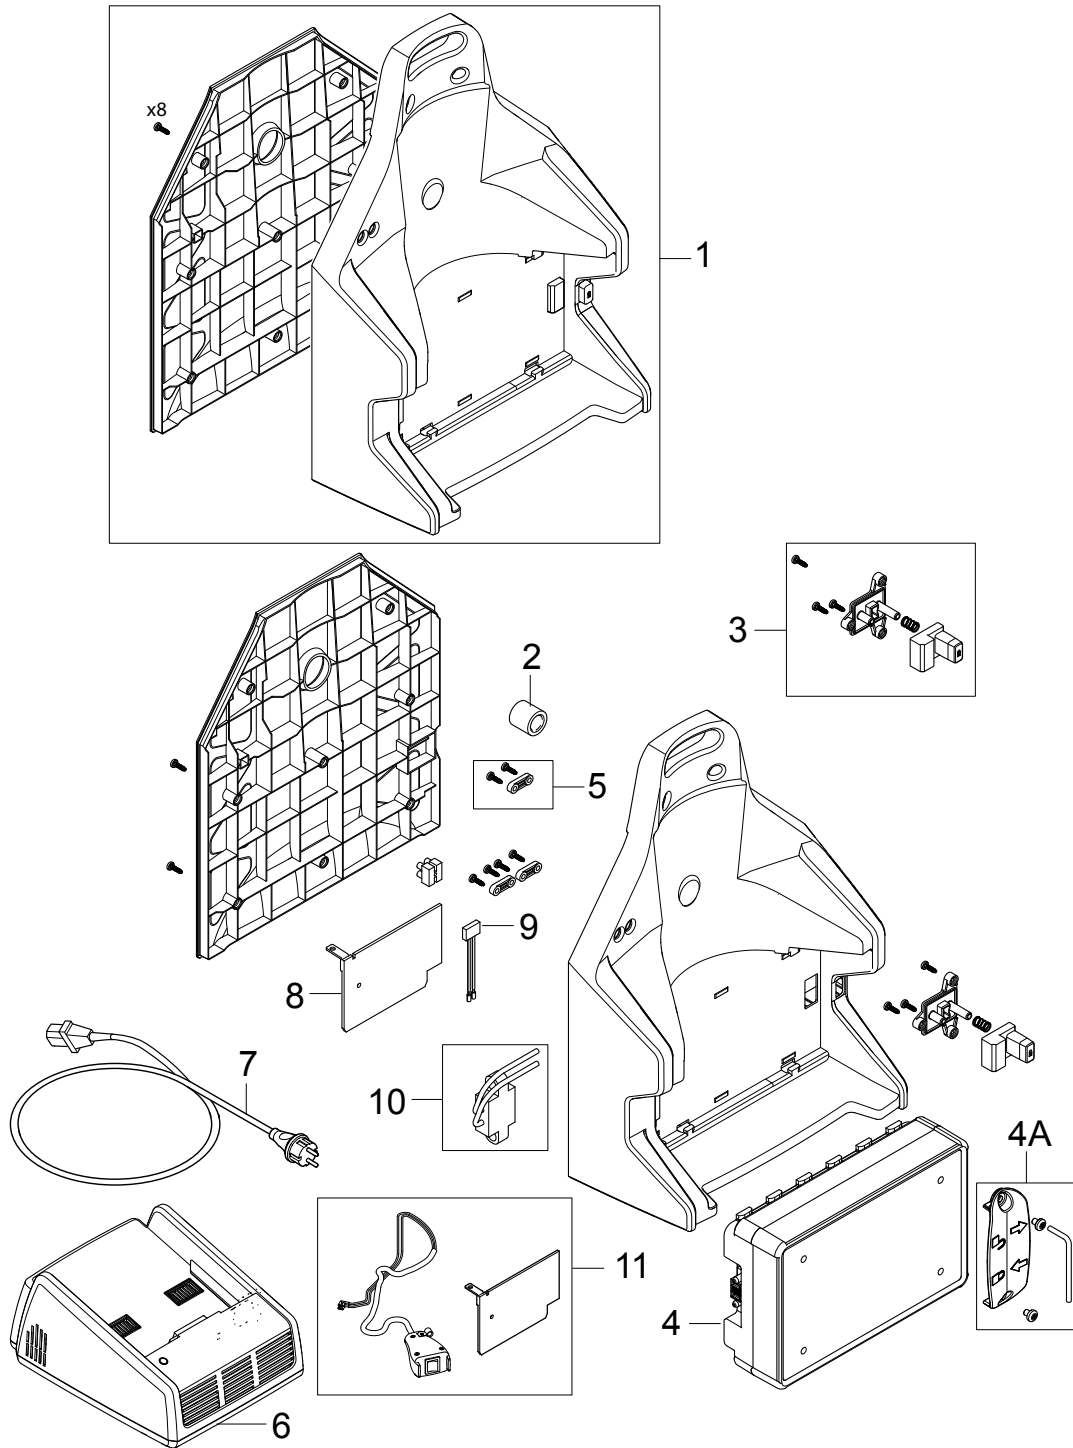

# TABLE OF CONTENTS

---

Overview .....	1
Container parts .....	3
Motor parts GD 5 Battery .....	5
Harness .....	7
Hoses and tubes .....	9
Nozzles .....	11
Recommended spare parts .....	13

No.	Part No.	Qty.	Description	Part Note
0	107418155	1	BOX KIT FOR GD5 BATTERY	
1	107418143	1	HOLDER BATTERY KIT	
2	107418147	1	FERRITE BEAD KIT	
3	107418145	1	LOCK BATTERY KIT	
4	9100002070	1	BATTERY LI 36V 10S4P	
4A	9100002059	1	HANDLE BATTERY LI	
4+4A	41600872	1	BATTERY LI 36V 10S4P + BATTERY HANDLE	
5	140 6560 500	1	ANTI STRAIN CLIP	
6	107417770	1	BATTERY CHARGER LI 500W	
6+7	41600864	1	BATTERY FAST CHARGER LI 500W - EU	
6+7	41600865	1	BATTERY FAST CHARGER LI 500W - UK/CH	
6+7	41600867	1	BATTERY CHARGER LI 500W	
6+7	41600868	1	BATTERY FAST CHARGER LI 500W - US	[1]
6+7	41600873	1	BATTERY CHARGER LI 500W - CN	
7	107418079	1	POWER CORD US BC500	
7	107418406	1	CORD CHARGER CH KIT	
7	107418407	1	CORD CHARGER CN	
7	107418077	1	POWER CORD UK BC500	
7	107418076	1	POWER CORD EU BC500	
7	107418078	1	POWER CORD AUS/NZ BC500	
8	107418153	1	CONTROL BOARD KIT	
9	107418146	1	30MM 24AWG WIRE KIT	
10	107418144	1	POWER CABLE KIT	
11	107418154	1	PCB CORD A SWICH KIT	
NS	107418155	1	BOX KIT FOR GD5 BATTERY	
NS	107418408	1	OUT BOX KIT FOR GD5 B.10PCS	
	107415231	1	BOX LABEL FOR GD5B EU	
	107415232	1	BOX LABEL FOR GD5B UK/CH	
	107415234	1	BOX LABEL FOR GD5B AUS/NZ	
	107415233	1	BOX LABEL FOR GD5B US	

No.	Part No.	Qty.	Description	Part Note
1	147 1092 500		ADJUSTING PLATE	
2	147 1091 500		HARNESS SUPPORT	
3	147 1246 500		HARNESS PREMIUM	
4	147 1090 500		HARNESS STANDARD	
5	147 1247 500		LIFTING STRAP	
6	147 1248 500		PADDING, BACK PLATE	
7	147 1249 500		EXTENSION BELT	
8	147 1246 600		SCREW KIT	
9	147 1246 510		HARNESS PREMIUM CPL	
10	147 1090 510		HARNESS STD.CPL	

---

No.	Part No.	Qty.	Description	Part Note
1	011 8130 500	1	TELESCOPIC TUBE 32MM ALUM	
2	147 1236 500	1	HOSE CONICAL CPL	
3	107418405	1	HOSE COUPLING CPL PLASTIC	
4	107402631	1	BENT END PLASTIC TUBE	