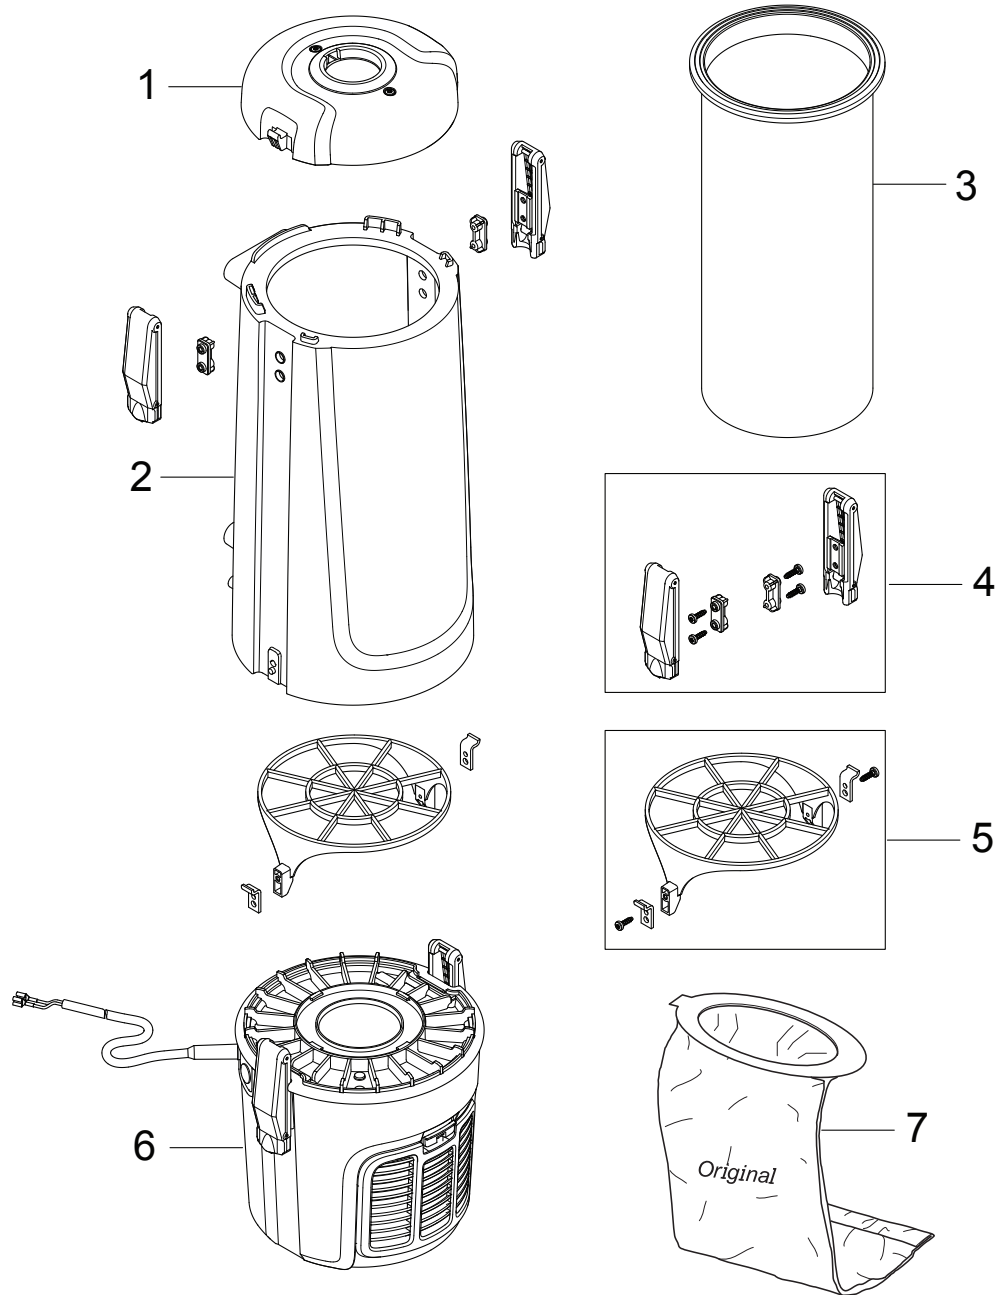

# TABLE OF CONTENTS

---

Overview .....	1
Container parts .....	3
Motor parts GD 5 Battery .....	5
Harness .....	7
Hoses and tubes .....	9
Nozzles .....	11
Recommended spare parts .....	13

No.	Part No.	Qty.	Description	Part Note
0	107418155	1	BOX KIT FOR GD5 BATTERY	
1	107418143	1	HOLDER BATTERY KIT	
2	107418147	1	FERRITE BEAD KIT	
3	107418145	1	LOCK BATTERY KIT	
4	9100002070	1	BATTERY LI 36V 10S4P	
4A	9100002059	1	HANDLE BATTERY LI	
4+4A	41600872	1	BATTERY LI 36V 10S4P + BATTERY HANDLE	
5	140 6560 500	1	ANTI STRAIN CLIP	
6	107417770	1	BATTERY CHARGER LI 500W	
6+7	41600864	1	BATTERY FAST CHARGER LI 500W - EU	
6+7	41600865	1	BATTERY FAST CHARGER LI 500W - UK/CH	
6+7	41600867	1	BATTERY CHARGER LI 500W	
6+7	41600868	1	BATTERY FAST CHARGER LI 500W - US	[1]
6+7	41600873	1	BATTERY CHARGER LI 500W - CN	
7	107418079	1	POWER CORD US BC500	
7	107418406	1	CORD CHARGER CH KIT	
7	107418407	1	CORD CHARGER CN	
7	107418077	1	POWER CORD UK BC500	
7	107418076	1	POWER CORD EU BC500	
7	107418078	1	POWER CORD AUS/NZ BC500	
8	107418153	1	CONTROL BOARD KIT	
9	107418146	1	30MM 24AWG WIRE KIT	
10	107418144	1	POWER CABLE KIT	
11	107418154	1	PCB CORD A SWICH KIT	
NS	107418155	1	BOX KIT FOR GD5 BATTERY	
NS	107418408	1	OUT BOX KIT FOR GD5 B.10PCS	
	107415231	1	BOX LABEL FOR GD5B EU	
	107415232	1	BOX LABEL FOR GD5B UK/CH	
	107415234	1	BOX LABEL FOR GD5B AUS/NZ	
	107415233	1	BOX LABEL FOR GD5B US	

Part Notes:

[1] - 2020 ACCESSORY PRUNING

No.	Part No.	Qty.	Description	Part Note
1	147 1077 500	1	OUTER LID 5L LIGHT GREY	
2	147 1076 500	1	CONTAINER 5L	
3	147 1100 500	1	SACK FILTER 5L	
4	147 1101 500	1	LATCH KIT	
5	147 1115 500	1	BASKET SACK FILTER	
6		1	See Motor parts	[1]
7	147 1098 500	1	DUSTBAG 5L 5PACK	

---

No.	Part No.	Qty.	Description	Part Note
1	011 8130 500	1	TELESCOPIC TUBE 32MM ALUM	
2	147 1236 500	1	HOSE CONICAL CPL	
3	107418405	1	HOSE COUPLING CPL PLASTIC	
4	107402631	1	BENT END PLASTIC TUBE	