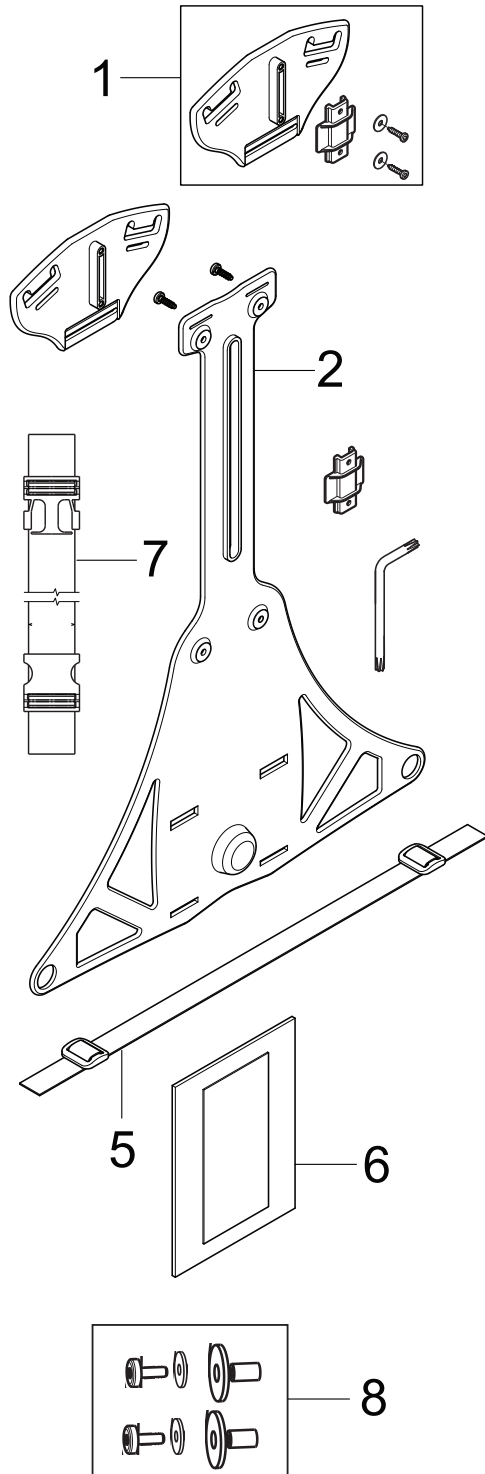

# TABLE OF CONTENTS

---

Overview .....	1
Container parts .....	3
Motor parts GD 5 Battery .....	5
Harness .....	7
Hoses and tubes .....	9
Nozzles .....	11
Recommended spare parts .....	13

No.	Part No.	Qty.	Description	Part Note
0	107418155	1	BOX KIT FOR GD5 BATTERY	
1	107418143	1	HOLDER BATTERY KIT	
2	107418147	1	FERRITE BEAD KIT	
3	107418145	1	LOCK BATTERY KIT	
4	9100002070	1	BATTERY LI 36V 10S4P	
4A	9100002059	1	HANDLE BATTERY LI	
4+4A	41600872	1	BATTERY LI 36V 10S4P + BATTERY HANDLE	
5	140 6560 500	1	ANTI STRAIN CLIP	
6	107417770	1	BATTERY CHARGER LI 500W	
6+7	41600864	1	BATTERY FAST CHARGER LI 500W - EU	
6+7	41600865	1	BATTERY FAST CHARGER LI 500W - UK/CH	
6+7	41600867	1	BATTERY CHARGER LI 500W	
6+7	41600868	1	BATTERY FAST CHARGER LI 500W - US	[1]
6+7	41600873	1	BATTERY CHARGER LI 500W - CN	
7	107418079	1	POWER CORD US BC500	
7	107418406	1	CORD CHARGER CH KIT	
7	107418407	1	CORD CHARGER CN	
7	107418077	1	POWER CORD UK BC500	
7	107418076	1	POWER CORD EU BC500	
7	107418078	1	POWER CORD AUS/NZ BC500	
8	107418153	1	CONTROL BOARD KIT	
9	107418146	1	30MM 24AWG WIRE KIT	
10	107418144	1	POWER CABLE KIT	
11	107418154	1	PCB CORD A SWICH KIT	
NS	107418155	1	BOX KIT FOR GD5 BATTERY	
NS	107418408	1	OUT BOX KIT FOR GD5 B.10PCS	
	107415231	1	BOX LABEL FOR GD5B EU	
	107415232	1	BOX LABEL FOR GD5B UK/CH	
	107415234	1	BOX LABEL FOR GD5B AUS/NZ	
	107415233	1	BOX LABEL FOR GD5B US	

Part Notes:

[1] - Motor parts GD 5 Battery

No.	Part No.	Qty.	Description	Part Note
1	147 1095 500	1	640 PRE FILTER	
2	147 1086 500	1	CHASSIS DARK GREY	
3	107418156	1	WIRE SET AND CABLE RUBBER	
4	107418404	1	MOTOR SUSPENSION KIT	
5	107418157	1	36V DC MOTOR - GD5	
6	107418403	1	SWITCH CPL.GD5 BATTERY	
7	147 1101 500	1	LATCH KIT	
8	147 1088 500	1	MOTOR COVER	
9	147 1075 500	1	COVER OUTER DARK BACK	
10	147 1089 500	1	EXHAUST FILTER	
11	147 1082 500	1	GRID EXHAUST	