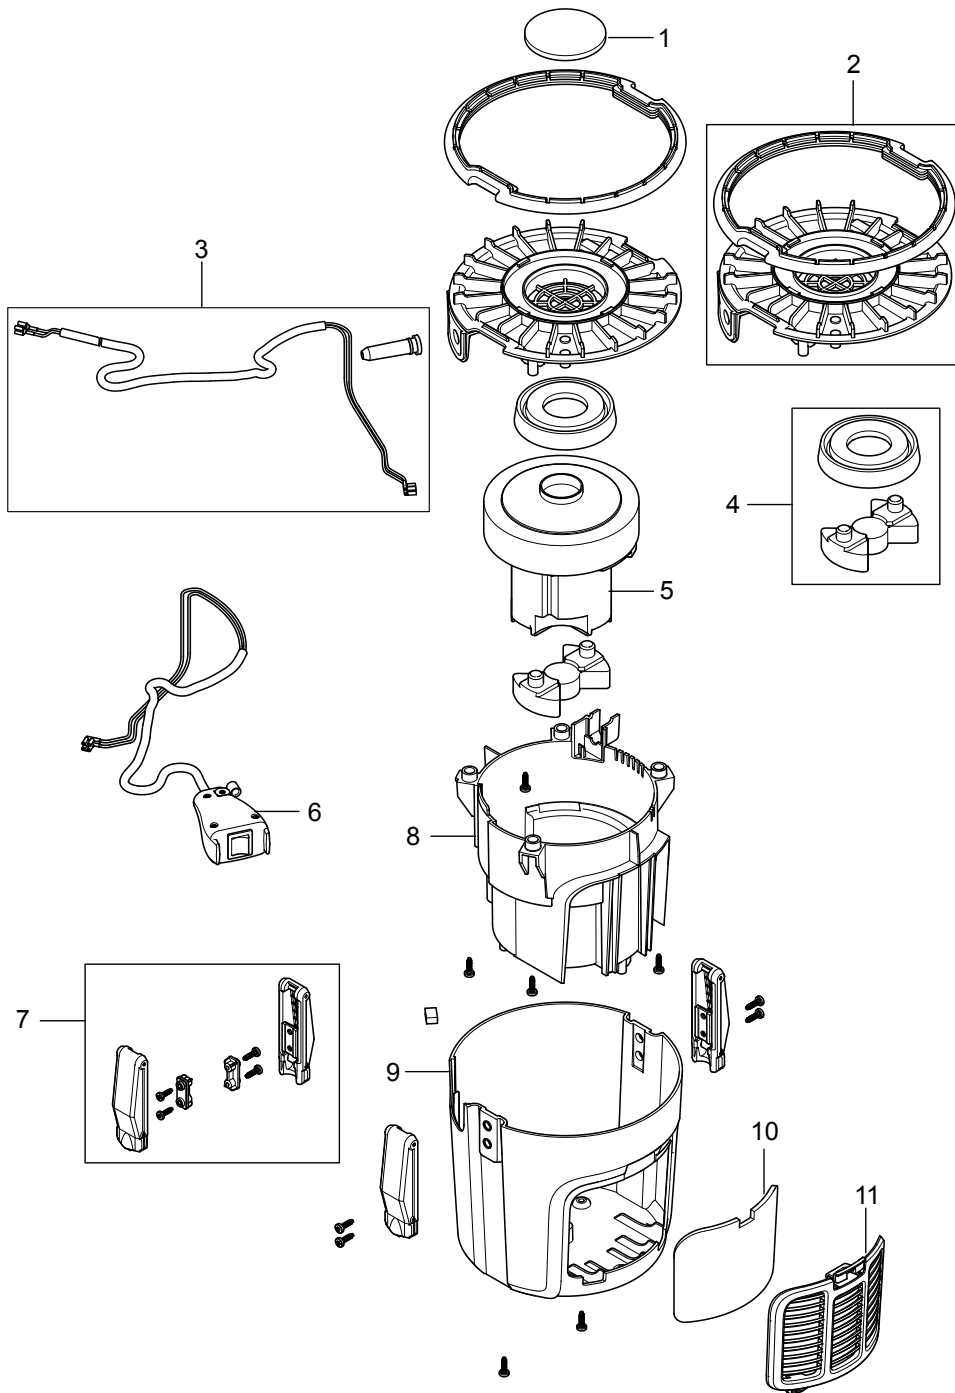

Part Notes:

[1] - Motor parts GD 5 Battery

No.	Part No.	Qty.	Description	Part Note
1	147 1095 500	1	640 PRE FILTER	
2	147 1086 500	1	CHASSIS DARK GREY	
3	107418156	1	WIRE SET AND CABLE RUBBER	
4	107418404	1	MOTOR SUSPENSION KIT	
5	107418157	1	36V DC MOTOR - GD5	
6	107418403	1	SWITCH CPL.GD5 BATTERY	
7	147 1101 500	1	LATCH KIT	
8	147 1088 500	1	MOTOR COVER	
9	147 1075 500	1	COVER OUTER DARK BACK	
10	147 1089 500	1	EXHAUST FILTER	
11	147 1082 500	1	GRID EXHAUST	

No.	Part No.	Qty.	Description	Part Note
1	147 1092 500		ADJUSTING PLATE	
2	147 1091 500		HARNESS SUPPORT	
3	147 1246 500		HARNESS PREMIUM	
4	147 1090 500		HARNESS STANDARD	
5	147 1247 500		LIFTING STRAP	
6	147 1248 500		PADDING, BACK PLATE	
7	147 1249 500		EXTENSION BELT	
8	147 1246 600		SCREW KIT	
9	147 1246 510		HARNESS PREMIUM CPL	
10	147 1090 510		HARNESS STD.CPL	

---

No.	Part No.	Qty.	Description	Part Note
1	011 8130 500	1	TELESCOPIC TUBE 32MM ALUM	
2	147 1236 500	1	HOSE CONICAL CPL	
3	107418405	1	HOSE COUPLING CPL PLASTIC	
4	107402631	1	BENT END PLASTIC TUBE	