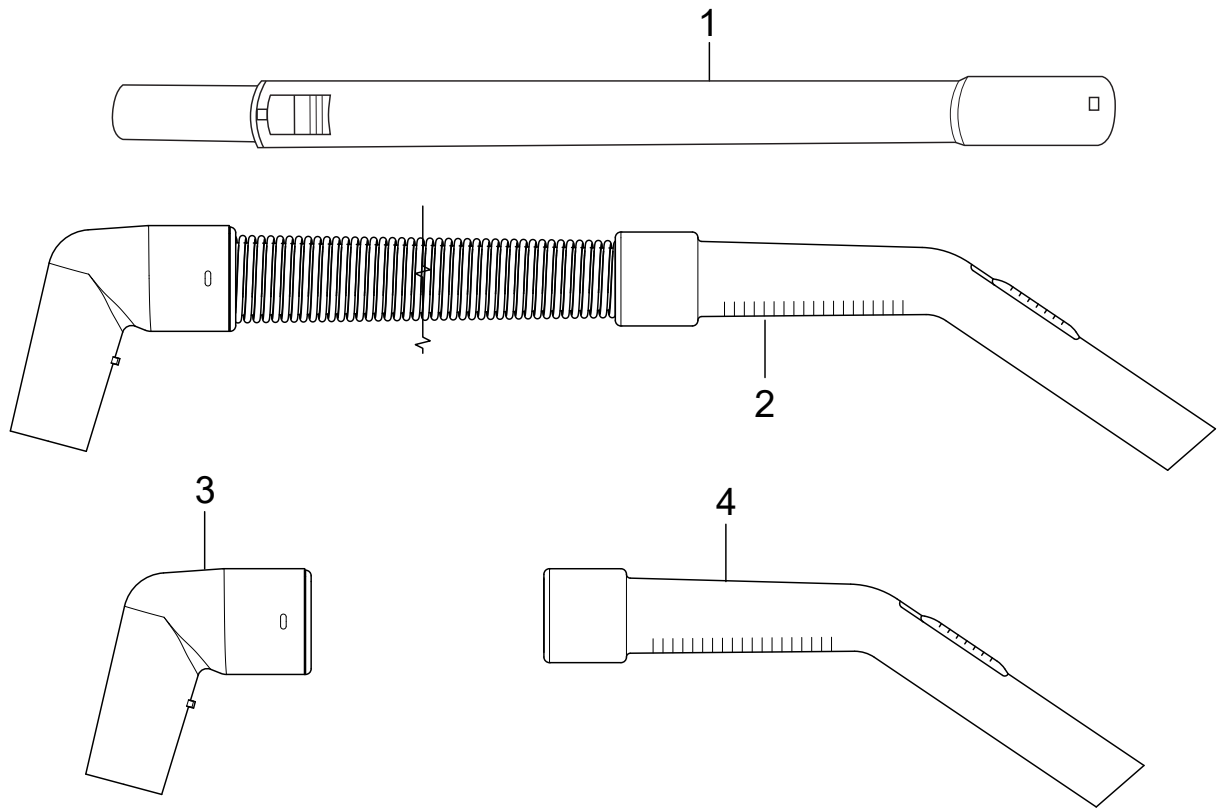

Part Notes:

[1] - Motor parts GD 5 Battery

No.	Part No.	Qty.	Description	Part Note
1	147 1095 500	1	640 PRE FILTER	
2	147 1086 500	1	CHASSIS DARK GREY	
3	107418156	1	WIRE SET AND CABLE RUBBER	
4	107418404	1	MOTOR SUSPENSION KIT	
5	107418157	1	36V DC MOTOR - GD5	
6	107418403	1	SWITCH CPL.GD5 BATTERY	
7	147 1101 500	1	LATCH KIT	
8	147 1088 500	1	MOTOR COVER	
9	147 1075 500	1	COVER OUTER DARK BACK	
10	147 1089 500	1	EXHAUST FILTER	
11	147 1082 500	1	GRID EXHAUST	

No.	Part No.	Qty.	Description	Part Note
1	147 1092 500		ADJUSTING PLATE	
2	147 1091 500		HARNESS SUPPORT	
3	147 1246 500		HARNESS PREMIUM	
4	147 1090 500		HARNESS STANDARD	
5	147 1247 500		LIFTING STRAP	
6	147 1248 500		PADDING, BACK PLATE	
7	147 1249 500		EXTENSION BELT	
8	147 1246 600		SCREW KIT	
9	147 1246 510		HARNESS PREMIUM CPL	
10	147 1090 510		HARNESS STD.CPL	

---

No.	Part No.	Qty.	Description	Part Note
1	011 8130 500	1	TELESCOPIC TUBE 32MM ALUM	
2	147 1236 500	1	HOSE CONICAL CPL	
3	107418405	1	HOSE COUPLING CPL PLASTIC	
4	107402631	1	BENT END PLASTIC TUBE	