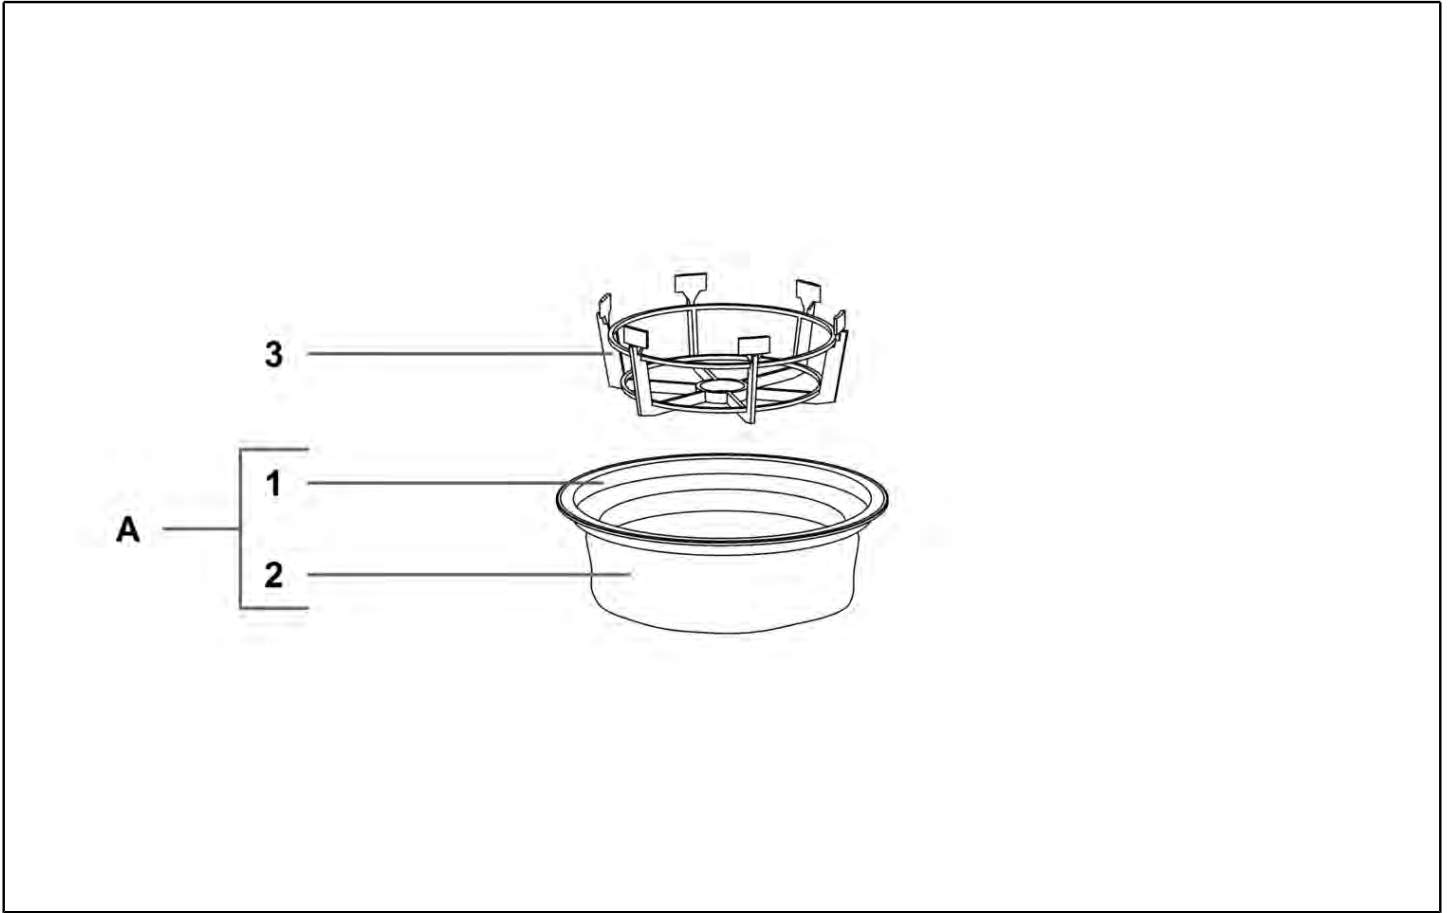

Ref.	Part Number	Description	Quantity
0001	VP00123	FILTER BAG RING	1,00
0002	VP00124	FILTER BAG 103/203 LAVA/CLIP/SCUP	1,00
0003	VP02655	FILTER SUPPORT LAVA	1,00
A	VP03229	FILTER BAG ASSEMBLY	1,00