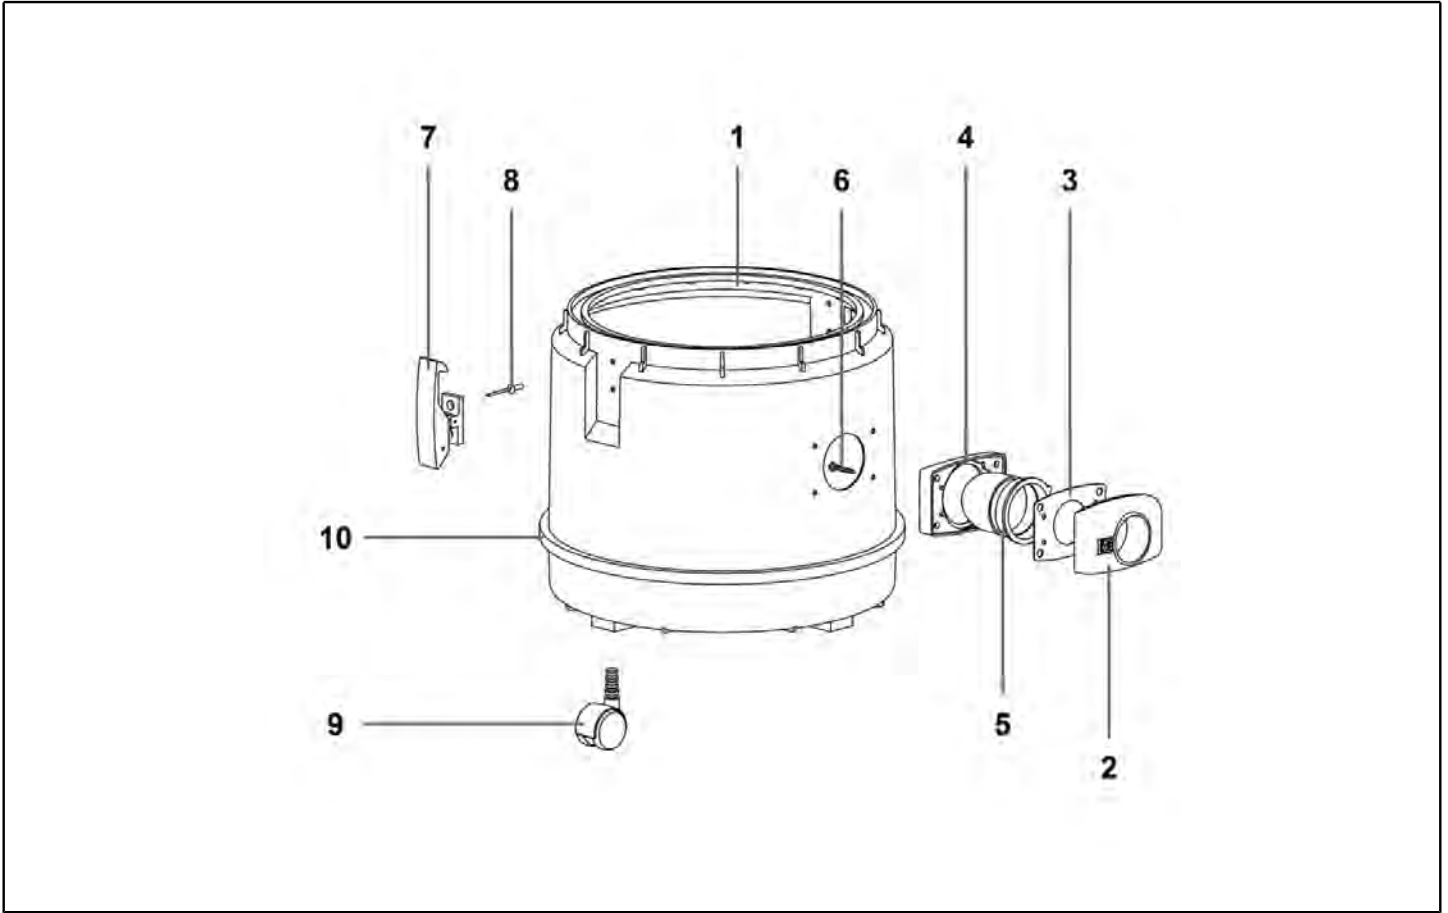

## Spare parts list

Ref: ASDO07650

Cust.ref: VE210L - LAVA

Model: EXTRACTOR LAVA PRESS 250V W/AC(KER-

Cust.model:

Ref.	Part Number	Description	Quantity	
0001	VP02690	HEAD LAVA COMP.	1,00	--
0002	VP03293	KIT RING+FILTER SAN+BASKET	1,00	--
0003	VP02638	CLEAN WATER TANK LAVA	1,00	--
0004	VP02644	TANK LAVA COMP.	1,00	--

Ref.	Part Number	Description	Quantity
*	VP06910	ELEC KIT EXTRAC 300/500 W/SOCKET RAD	1,00
*	K-NSI	CLAMP	5,00
*	VP06926	PUMP GROUP LAVA 240V W/PRESS.	1,00
*	VP07632	WIRING 40CM MOTOR POKE-IN	1,00
0001	K-NSI	POWER CORD ELECTRIC CORD 3X1 (AUS)	1,00
0002	VP00138	SLEEVE [ELECT CORD]	1,00
0003	VP00139	SECURING BLOCK	1,00
0004	K-NSI	SCREW 5X20	2,00
0005	VP02589	ELECTRIC CORD HOOK - PL	1,00
0006	K-NSI	SCREW 5X30	4,00
0007	VP02588	TOP HANDLE	1,00
0008	K-NSI	SCREW 5X35	2,00
0009	K-NSI	SCREW 5X35	2,00
0010	VP02631	TOP COVER W P.HEAD OUTLET LAVA/SCUP/CLIP	1,00
0011	VP03937	VAC MOTOR FILTER	1,00
0012	VP020232	POWER CORD RESTRAINT	1,00
0013	VP07877	CLIP	1,00
0014	K-NSI	RIVET 4,8X17	1,00
0015	VP00484	SWITCH RED C/W COVER ILLUMINATED	1,00
0016	VP00756	SWITCH GREEN C/W COVER ILLUMINATED	1,00
0017	K-NSI	SCREW 5X20	4,00
0018	K-NSI	SCREW 5X35	6,00
0019	VP02633	INTERNAL COVER LAVA	1,00
0020	VP03969	FILTER	1,00
0021	K-NSI	SCREW 5X35	6,00
0022	VP00310	MOTOR CAP 1200W	1,00
0023	K-NSI	SCREW 5X20	4,00
0024	VP02634	MOTOR FASTENER JOB/LAVA GR. 4000	1,00
0025	VP03901	MOTOR GASKET	1,00
0026	VP03973S	VAC MOTOR 1000W BY-PASS	1,00
0027	VP03901	MOTOR GASKET	1,00
0028	VP03866	FILTER ROUND	1,00
0029	VP02636	BASE SCUP/CLIP/LAVA	1,00

Ref.	Part Number	Description	Quantity
0001	VP02643	TANK 99 GREY 4000	1,00
0002	VP02653	36MM/38MM TANK INLET WITH POS LOCK	1,00
0003	VP02653	36MM/38MM TANK INLET WITH POS LOCK	1,00
0004	VP02653	36MM/38MM TANK INLET WITH POS LOCK	1,00
0005	VP02653	36MM/38MM TANK INLET WITH POS LOCK	1,00
0006	K-NSI	SCREW 4,8X32	4,00
0007	VP01847	TANK CLIP	2,00
0008	K-NSI	RIVET 4,8X17	4,00
0009	VP00558	CASTOR WHEEL	4,00
0010	VP02630	SHOCKPROOF BAND	1,00