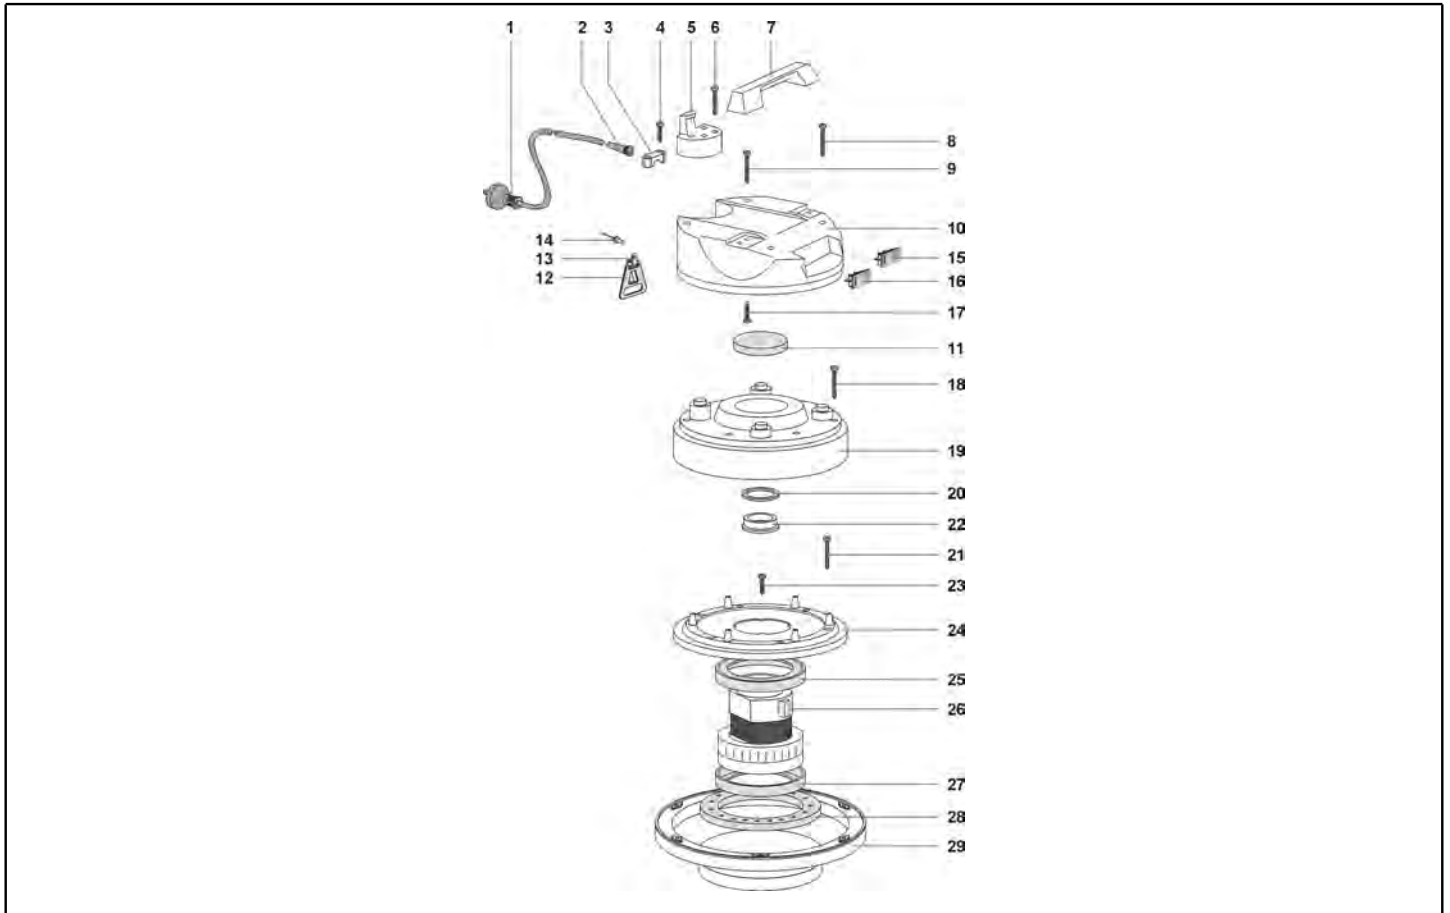

Ref.	Part Number	Description	Quantity
*	VP06910	ELEC KIT EXTRAC 300/500 W/SOCKET RAD	1,00
*	K-NSI	CLAMP	5,00
*	VP06926	PUMP GROUP LAVA 240V W/PRESS.	1,00
*	VP07632	WIRING 40CM MOTOR POKE-IN	1,00
0001	K-NSI	POWER CORD ELECTRIC CORD 3X1 (AUS)	1,00
0002	VP00138	SLEEVE [ELECT CORD]	1,00
0003	VP00139	SECURING BLOCK	1,00
0004	K-NSI	SCREW 5X20	2,00
0005	VP02589	ELECTRIC CORD HOOK - PL	1,00
0006	K-NSI	SCREW 5X30	4,00
0007	VP02588	TOP HANDLE	1,00
0008	K-NSI	SCREW 5X35	2,00
0009	K-NSI	SCREW 5X35	2,00
0010	VP02631	TOP COVER W P.HEAD OUTLET LAVA/SCUP/CLIP	1,00
0011	VP03937	VAC MOTOR FILTER	1,00
0012	VP020232	POWER CORD RESTRAINT	1,00
0013	VP07877	CLIP	1,00
0014	K-NSI	RIVET 4,8X17	1,00
0015	VP00484	SWITCH RED C/W COVER ILLUMINATED	1,00
0016	VP00756	SWITCH GREEN C/W COVER ILLUMINATED	1,00
0017	K-NSI	SCREW 5X20	4,00
0018	K-NSI	SCREW 5X35	6,00
0019	VP02633	INTERNAL COVER LAVA	1,00
0020	VP03969	FILTER	1,00
0021	K-NSI	SCREW 5X35	6,00
0022	VP00310	MOTOR CAP 1200W	1,00
0023	K-NSI	SCREW 5X20	4,00
0024	VP02634	MOTOR FASTENER JOB/LAVA GR. 4000	1,00
0025	VP03901	MOTOR GASKET	1,00
0026	VP03973S	VAC MOTOR 1000W BY-PASS	1,00
0027	VP03901	MOTOR GASKET	1,00
0028	VP03866	FILTER ROUND	1,00
0029	VP02636	BASE SCUP/CLIP/LAVA	1,00

Ref.	Part Number	Description	Quantity
0001	VP02643	TANK 99 GREY 4000	1,00
0002	VP02653	36MM/38MM TANK INLET WITH POS LOCK	1,00
0003	VP02653	36MM/38MM TANK INLET WITH POS LOCK	1,00
0004	VP02653	36MM/38MM TANK INLET WITH POS LOCK	1,00
0005	VP02653	36MM/38MM TANK INLET WITH POS LOCK	1,00
0006	K-NSI	SCREW 4,8X32	4,00
0007	VP01847	TANK CLIP	2,00
0008	K-NSI	RIVET 4,8X17	4,00
0009	VP00558	CASTOR WHEEL	4,00
0010	VP02630	SHOCKPROOF BAND	1,00