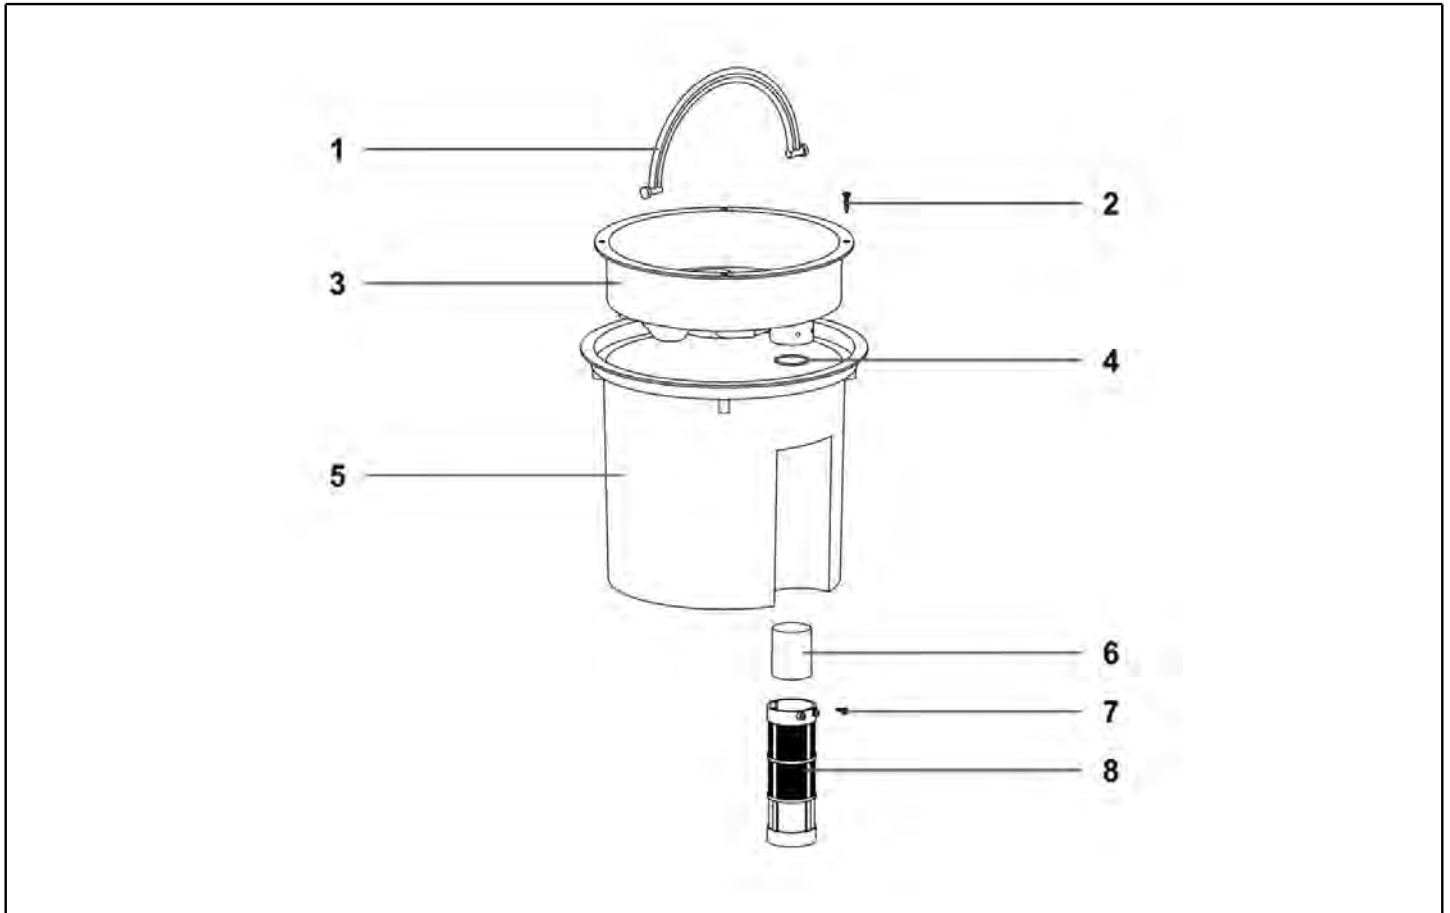

Ref.	Part Number	Description	Quantity	
0001	VP03214	PLASTIC HANDLE BASKET LT.6	1,00	--
0002	K-NSI	SCREW "TC" 4,2X19	4,00	--
0003	VP02598	COVER BASKET LT. 6	1,00	--
0004	K-NSI	O-RING 2100 D.25,12X1,78	1,00	--
0005	VP02597	SMALL BUCKET LT.6	1,00	--
0006	VP02580	FLOAT LAVA	1,00	--
0007	K-NSI	SCREW 3,9X13	2,00	--
0008	VP02592	UPPER ANTI FOAM BODY LAVA	1,00	--